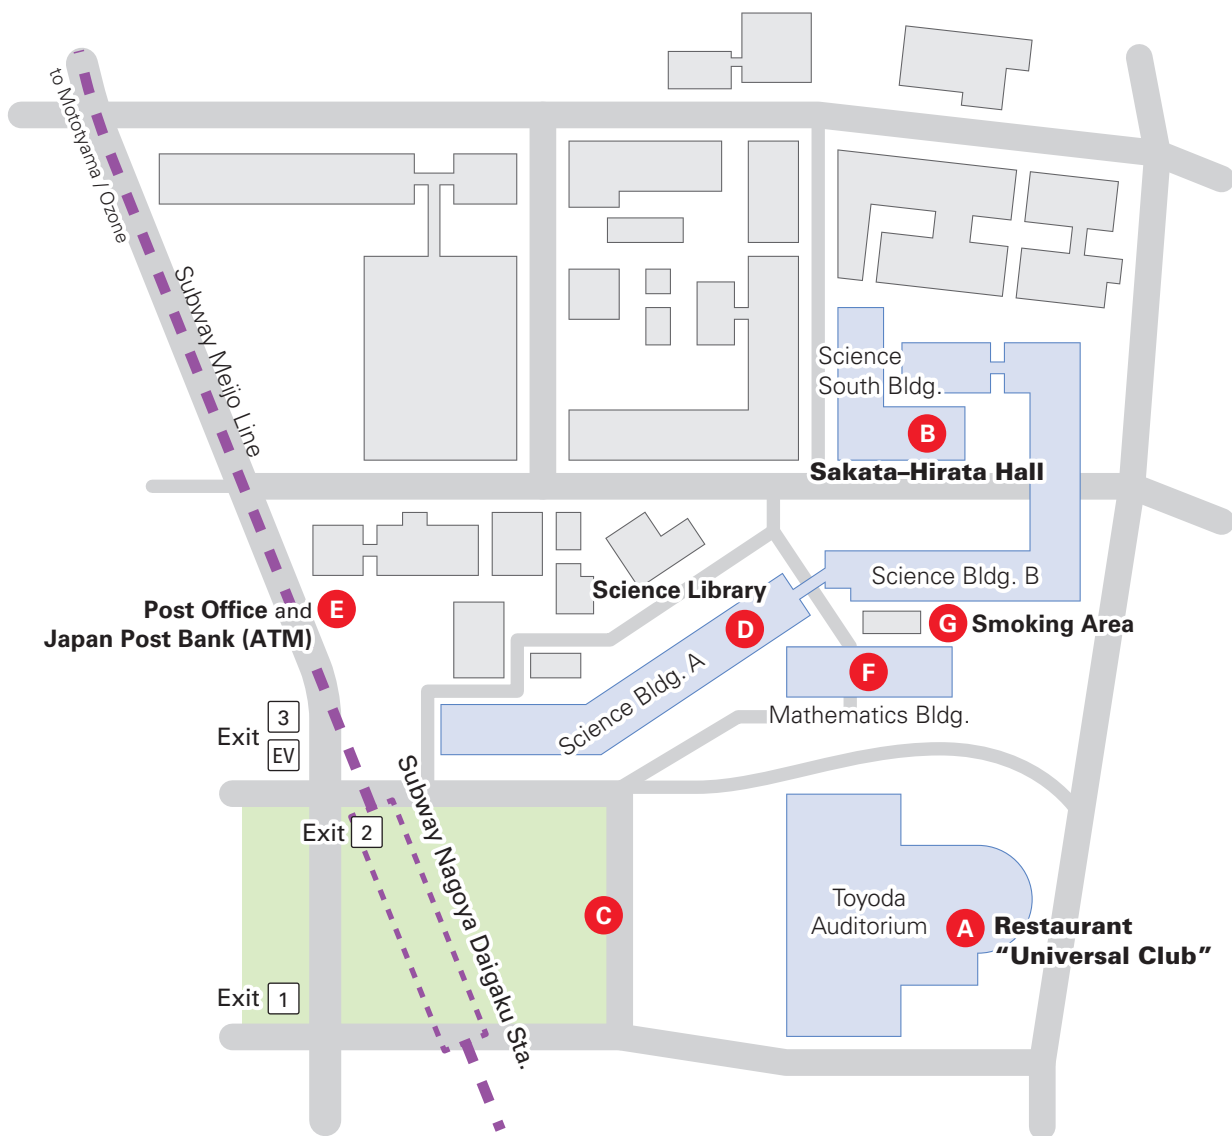

Map of Higashiyama Campus, Nagoya University (East Side)

- | | |
|------------------------------------|--|
| A. Opening Reception | E. Post Office / Japan Post Bank (ATM) |
| B. Conference Hall | F. Graduate School of Mathematics |
| C. Buses for Excursion and Banquet | G. Smoking Area |
| D. Science Library | |